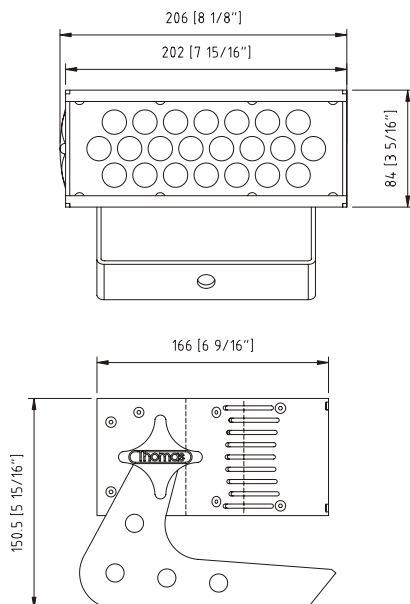

CERTIFIED
LUXEON
LUMINAIRE MANUFACTURER

ACCESSORIES

PLMBWLS10	10DEG Light Shaping Diffusion Kit.
PLMBWLS20	20DEG Light Shaping Diffusion Kit.
PLMBWLS30	30DEG Light Shaping Diffusion Kit.
PLMBWLS40	40DEG Light Shaping Diffusion Kit.
PLMBWLS60x1	60x1 linear Light Shaping Diffusion Kit.
PLMBWLS1X60	1 X 60 linear Light Shaping Diffusion Kit.

PixelLine Micro W

Features

- IP20 rating (dry location only)
- 22 high intensity K2 Luxeon emitters
- Red, Green, Blue, Amber or white, High quality, highest color binning
- Beam angle 6° conical as standard (other beam angles available to order)
- 4.2 billion color permutations

Control

- 4 digit alpha-numeric display indicates fixture address and menu functions
- Features real time readout display
- Control via external source or stand alone master/slave modes
- Default factory reset (simple 2 button reset)
- Features 7 modes of control (rgb, rgbM, +A, +A+M, 16BIT, FX (effects E1 or and E2) MCOL (manual mode)
- DMX 512 input and output via 5 pin XLR
- RDM ready
- Selectable DMX address

Weight

- With yoke 5lbs (2.2kgs)
- Without yoke 4.2lbs (1.9kgs)

Dimensions

- Length 8.07" (205mm)
- Height 3.3" (84mm)
- Depth 6.57" (167mm) without yoke 6.16" (157mm)

Electrical

- Auto ranging 100-250 vac power supply 50-60 hz
- Max power consumption is 60 watts (0.5 amps @ 110v at full intensity)
- Power via a Powercon 20A connectors, power can be daisy chained
- Data via 5pin XLR chassis mounted connectors, data can be daisy chained