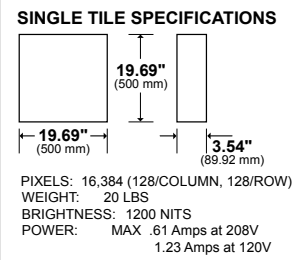

Actual 6.56'x11.49'
TILES: 4 x 7 (28)
WEIGHT: 560 LBS
POWER: 17.08 Amps Max @ 208V
34.44 Amps Max @ 120V

Actual 8.2'x14.77'
TILES: 5 x 9 (45)
WEIGHT: 900 LBS
POWER: 27.45 Amps Max @ 208V
55.35 Amps Max @ 120V

Actual 9.85'x16.4'
TILES: 6 x 10 (60)
WEIGHT: 1,200 LBS
POWER: 36.6 Amps Max @ 208V
73.8 Amps Max @ 120V

Actual 11.49'x19.69'
TILES: 7 x 12 (84)
WEIGHT: 1,680 LBS
POWER: 51.24 Amps Max @ 208V
103.32 Amps Max @ 120V

Actual 13.13'x22.97'
TILES: 8 x 14 (112)
WEIGHT: 2,240 LBS
POWER: 68.32 Amps Max @ 208V
137.76 Amps Max @ 120V

Actual 14.77'x26.25'
TILES: 9 x 16 (144)
WEIGHT: 2,880 LBS
POWER: 87.84 Amps Max @ 208V
177.12 Amps Max @ 120V

Hanging Accessories Needed:

- 4.92' x 9.85' LED Wall**
2- Triple Hanging Beams
- 6.56' x 11.49' LED Wall**
1- Triple Hanging Beams
- 8.2' x 14.77' LED Wall**
2- Double Hanging Beams
- 9.85' x 16.4' LED Wall**
3- Triple Hanging Beams
- 11.49' x 19.69' LED Wall**
2- Triple Hanging Beams
- 13.13' x 22.97' LED Wall**
4- Triple Hanging Beams
- 14.77' x 26.25' LED Wall**
1- Double Hanging Beams
- 4- Triple Hanging Beams
- 2- Double Hanging Beams